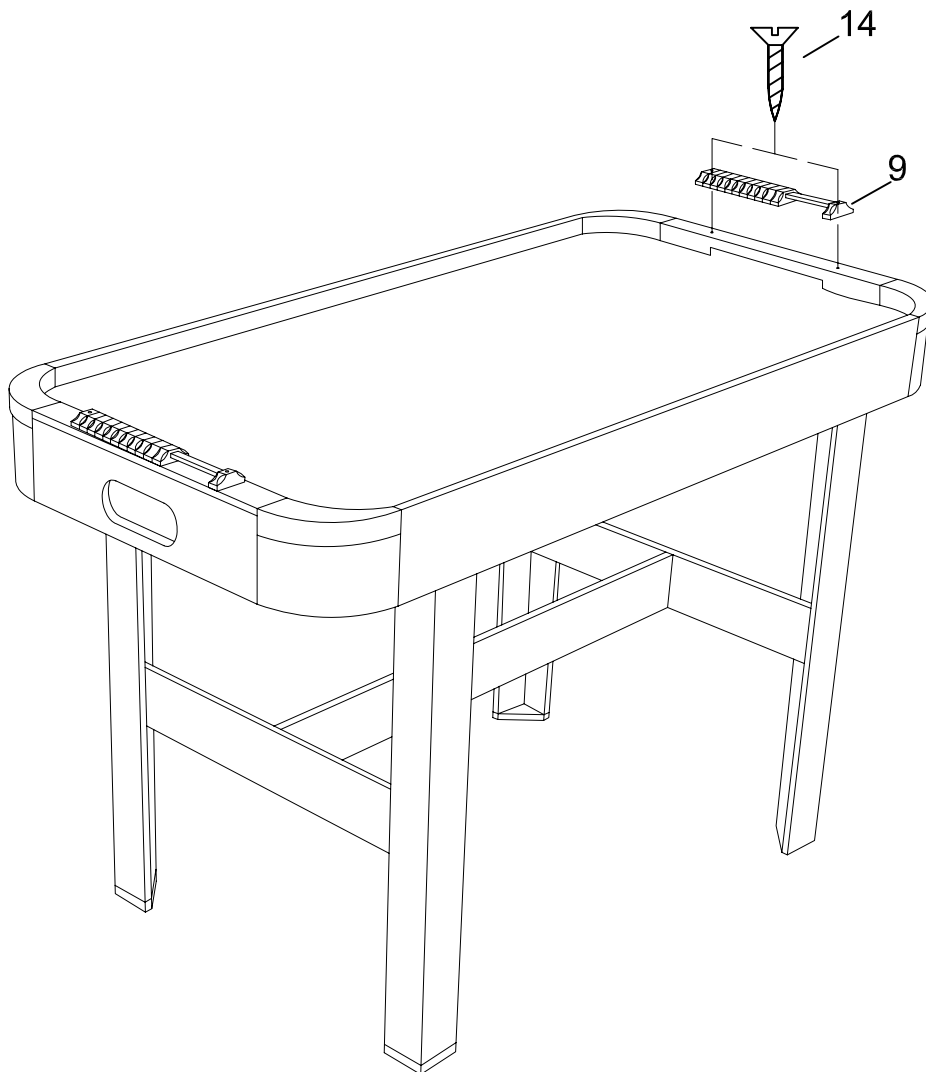

Step 2

Step 3