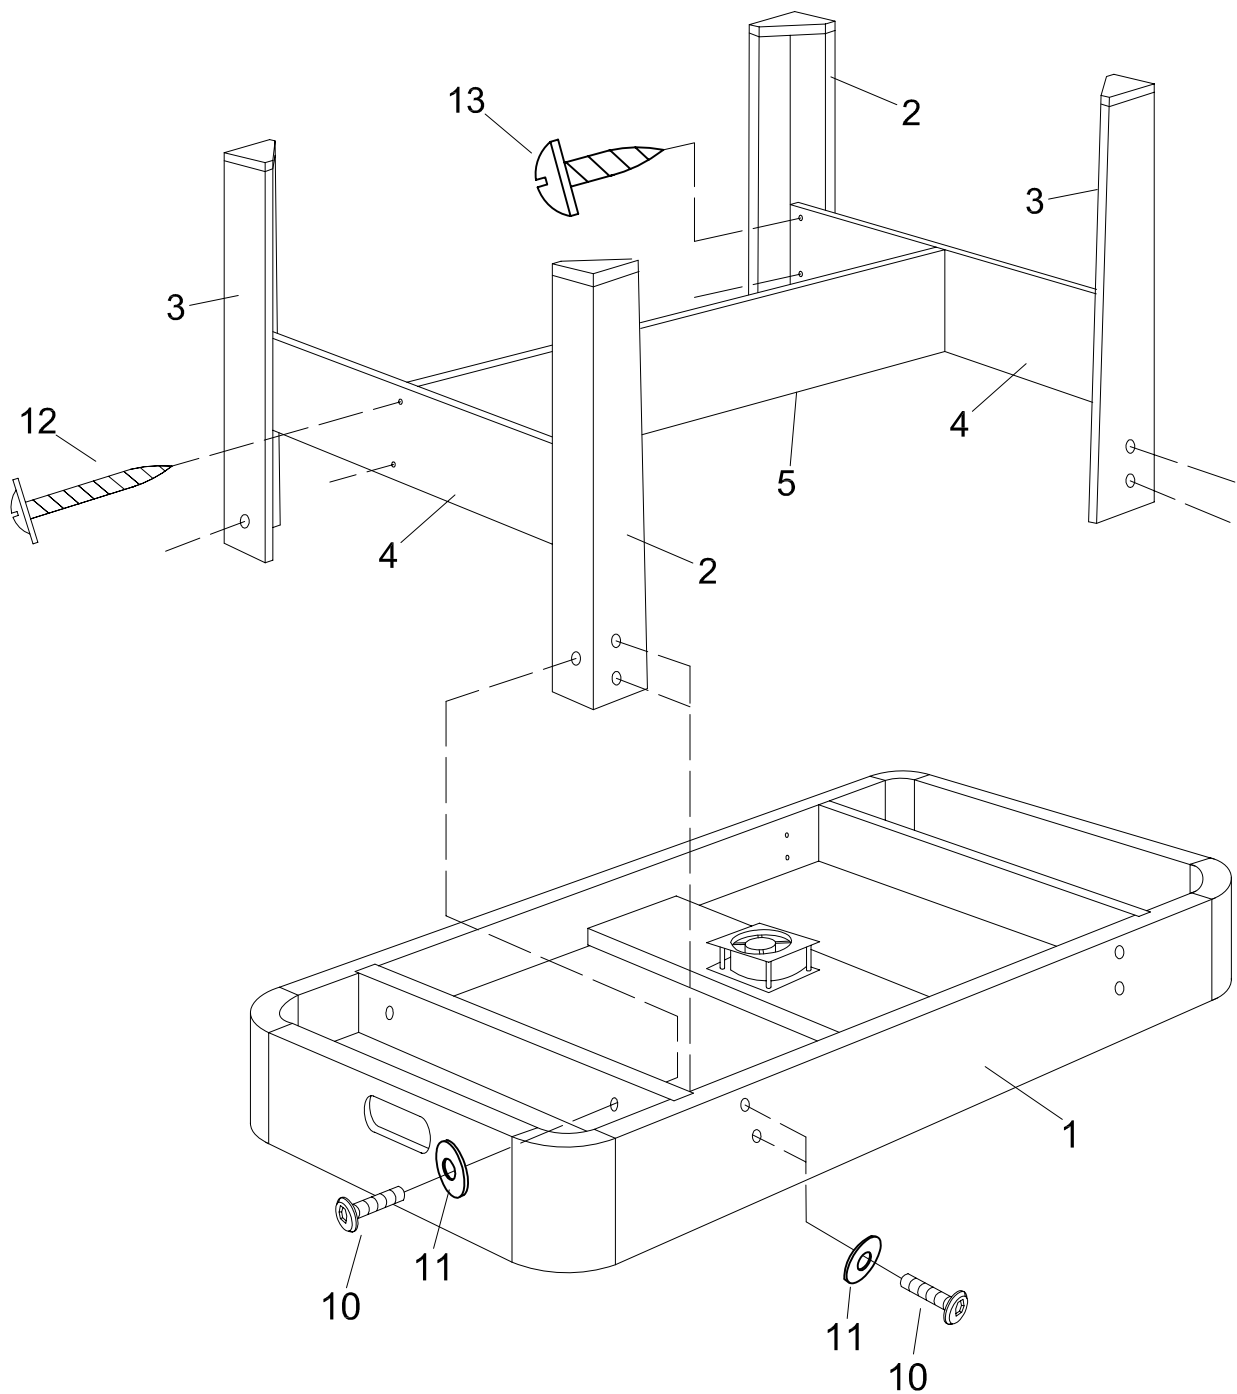

AIR HOCKEY

ITEM NO.:6011.004

PARTS LIST

<p>#1</p>  <p>Main Frame 1 piece</p>	<p>#2</p>  <p>Left leg 2 pieces</p>	<p>#3</p>  <p>Right leg 2 pieces</p>	<p>#4</p>  <p>Leg end panel 2 pieces</p>
<p>#5</p>  <p>Leg long panel 1 piece</p>	<p>#6</p>  <p>Pusher 2 pieces</p>	<p>#7</p>  <p>Pusher felt sticker 2 pieces</p>	<p>#8</p>  <p>Round puck 2 pieces</p>
<p>#9</p>  <p>Slide scorer 2 pieces</p>	<p>#10</p>  <p>1/4" x 1" Bolt 12 pieces</p>	<p>#11</p>  <p>1/4" Washer 12 pieces</p>	<p>#12</p>  <p>8# x 2" Screw 4 pieces</p>
<p>#13</p>  <p>T4 x 3/4" Screw 8 pieces</p>	<p>#14</p>  <p>F4 x 1" Screw 4 pieces</p>	<p>#15</p>  <p>4mm Allen Key 1 piece</p>	

Assembly Instructions

Step 1

Step 2

Step 3