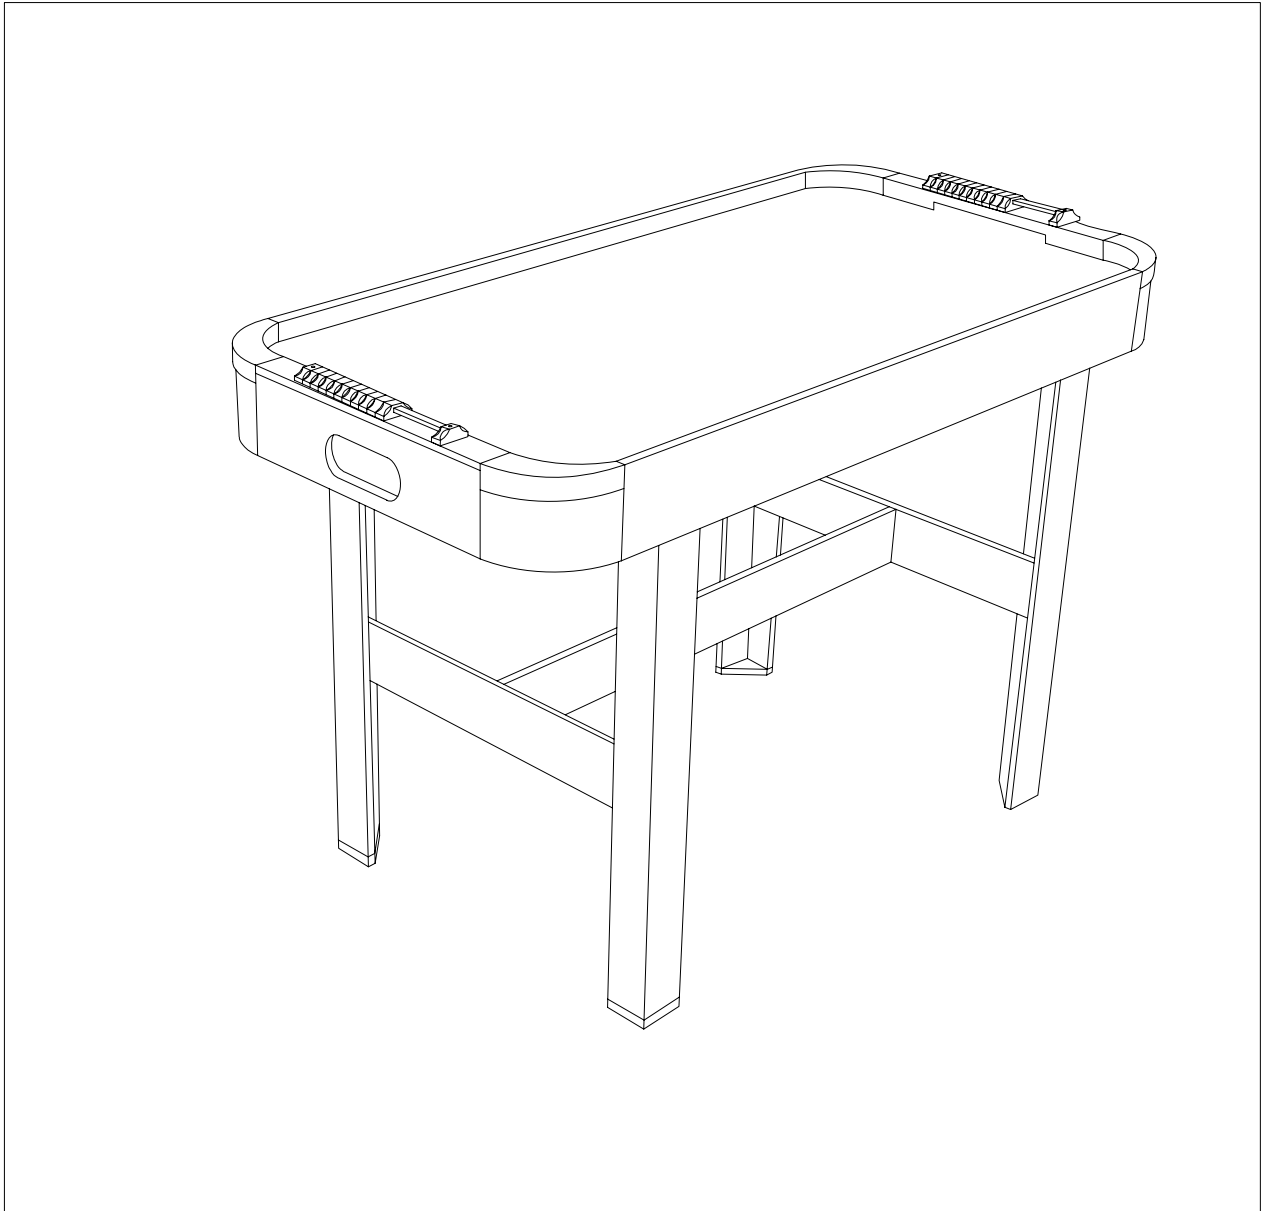

AIR HOCKEY

ITEM NO.:6011.004

PARTS LIST

<p>#1</p>  <p>Main Frame 1 piece</p>	<p>#2</p>  <p>Left leg 2 pieces</p>	<p>#3</p>  <p>Right leg 2 pieces</p>	<p>#4</p>  <p>Leg end panel 2 pieces</p>
<p>#5</p>  <p>Leg long panel 1 piece</p>	<p>#6</p>  <p>Pusher 2 pieces</p>	<p>#7</p>  <p>Pusher felt sticker 2 pieces</p>	<p>#8</p>  <p>Round puck 2 pieces</p>
<p>#9</p>  <p>Slide scorer 2 pieces</p>	<p>#10</p>  <p>1/4" x 1" Bolt 12 pieces</p>	<p>#11</p>  <p>1/4" Washer 12 pieces</p>	<p>#12</p>  <p>8# x 2" Screw 4 pieces</p>
<p>#13</p>  <p>T4 x 3/4" Screw 8 pieces</p>	<p>#14</p>  <p>F4 x 1" Screw 4 pieces</p>	<p>#15</p>  <p>4mm Allen Key 1 piece</p>	